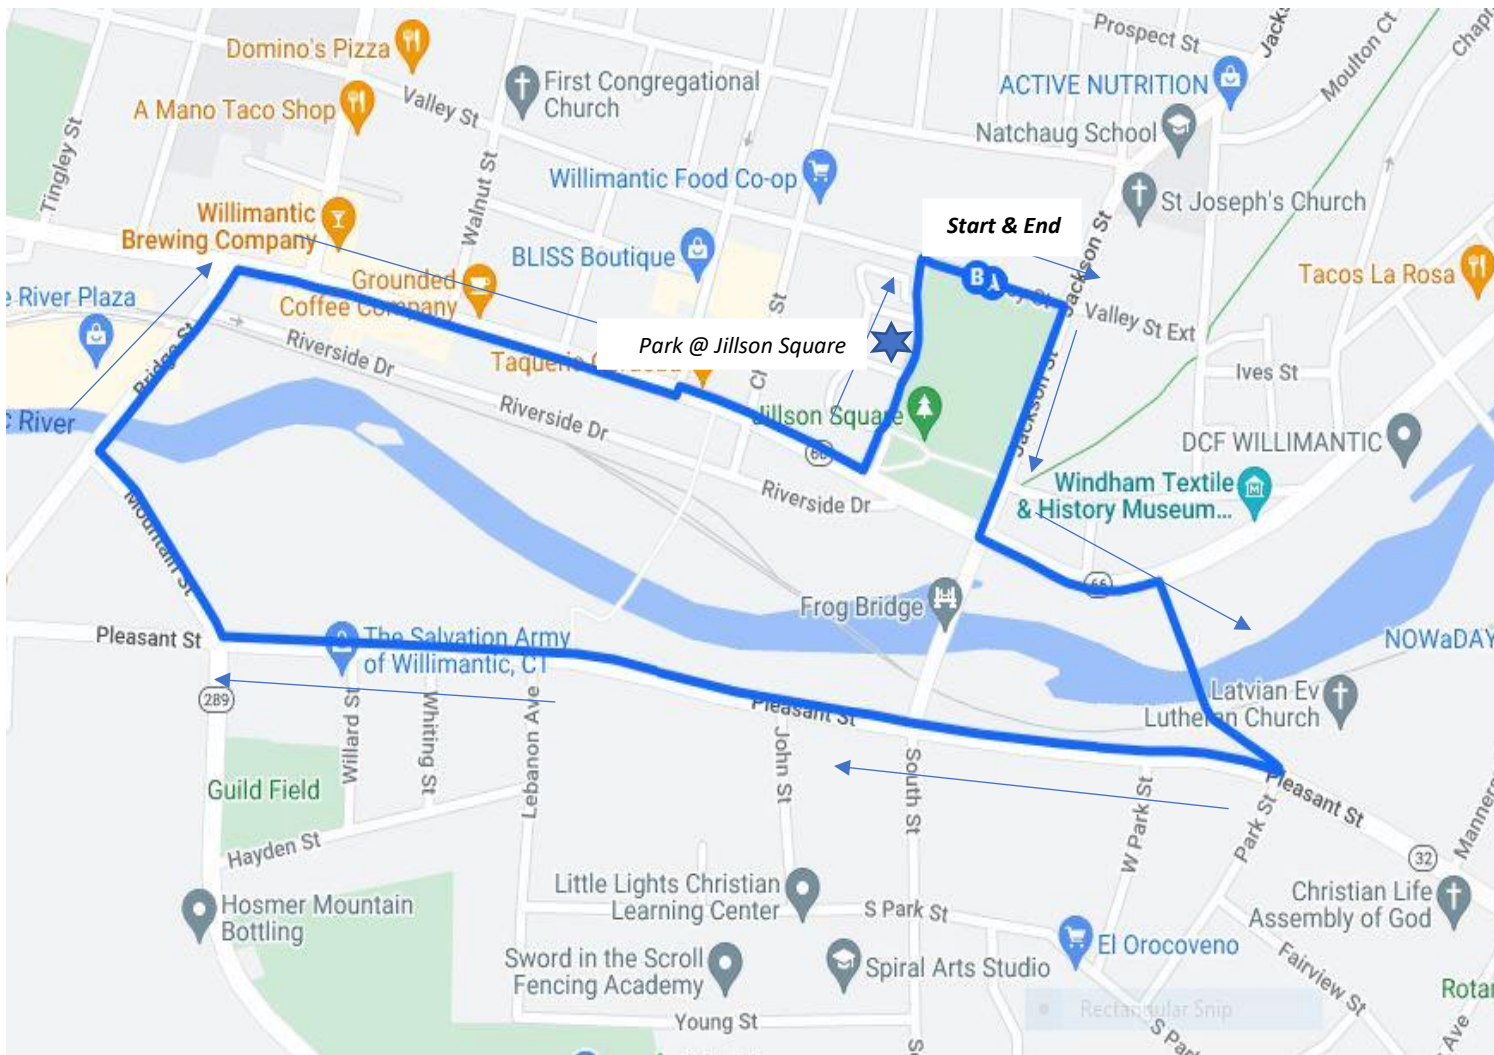

WAIM - Walk for Warmth 2022 Walking Route

EVENT SCHEDULE

12:30pm

*Day-of
Registration*
St. Mary's School
35 Valley Street,
Willimantic

1:30pm

Interfaith Service
St. Mary's Church
46 Valley Street
Willimantic

2:15pm

Walk Begins!
See Route

**Refreshments served
after the walk!**

More Information and Online map:

WAIM website: www.waimct.org

Register online: <https://www.runreg.com/walk-for-warmth-30th-anniversary>

Walking Route Map: <https://www.google.com/maps/d/edit?mid=1mbcYQIYchlq1pxL7yHVbxaoGgICLjO7d&usp=sharing>

★ **PARKING**- see star: Windham Senior Center- 1 Jilson Square, Willimantic, CT