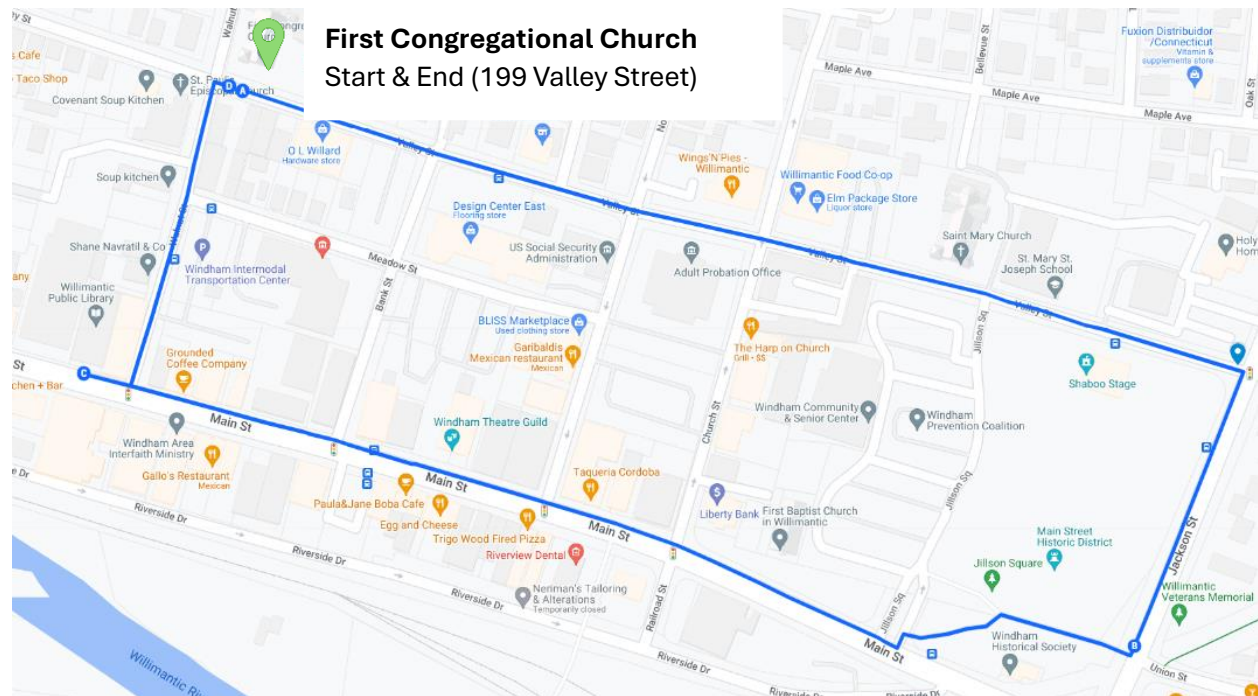

Walk for Warmth Route: 1 Mile

This route is flat

Directions

- **Start** at First Congregational Church: 199 Valley St, Willimantic, CT 06226.
 - *Interfaith service at 1:30 pm, and the walk starts at 2:15 pm outside.*
- Head **east on Valley St** toward Bank St until you cross Jillson Square (1/3 a mile)
- **Turn right onto Jackson Street** (staying on Jillson Square)
- **Turn right at Union Street** across Jillson Park (walking past Jillson House and their garden)
- **Turn left on Jillson Square** (where the cars exit)
- Make a **quick right onto Main Street** (toward Church Street – away from the Frog Bridge)
- **Continue on Main Street** until the Willimantic Public Library (see murals)
- **Turn back and turn left on Walnut Street** (toward the parking garage)
 - See murals on the parking garage and across from the soup kitchen
- **End at the First Congregational Church** (at the corner of Walnut and Valley Street)

Event Schedule

12:30 pm: Day-of Registration

First Congregational Church
199 Valley St, Willimantic

1:30 pm: Interfaith Service

First Congregational Church

2:15 pm: Walk Begins!

Refreshments served after the walk!

View Route Online